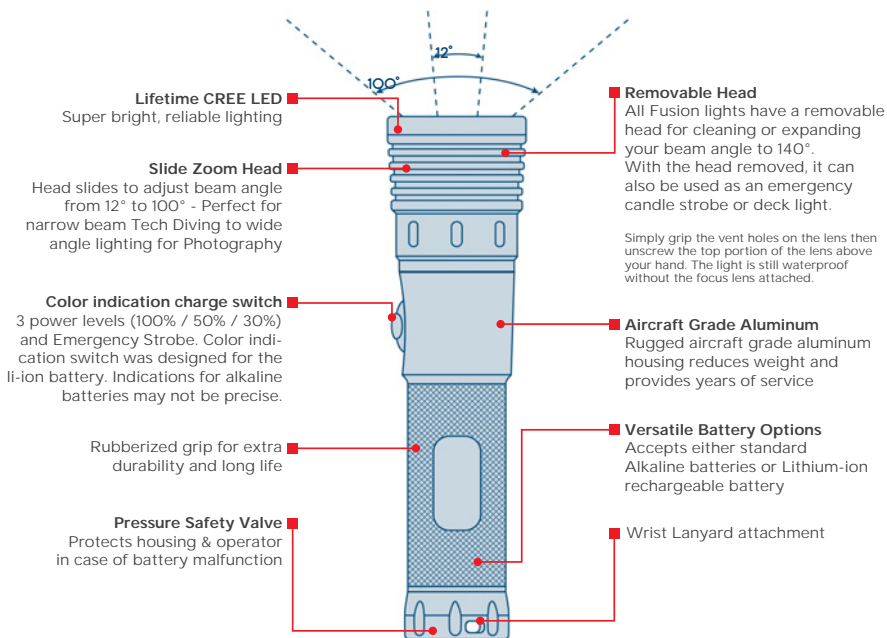

FUSION INFO

LED VIDEO / FLASHLIGHT