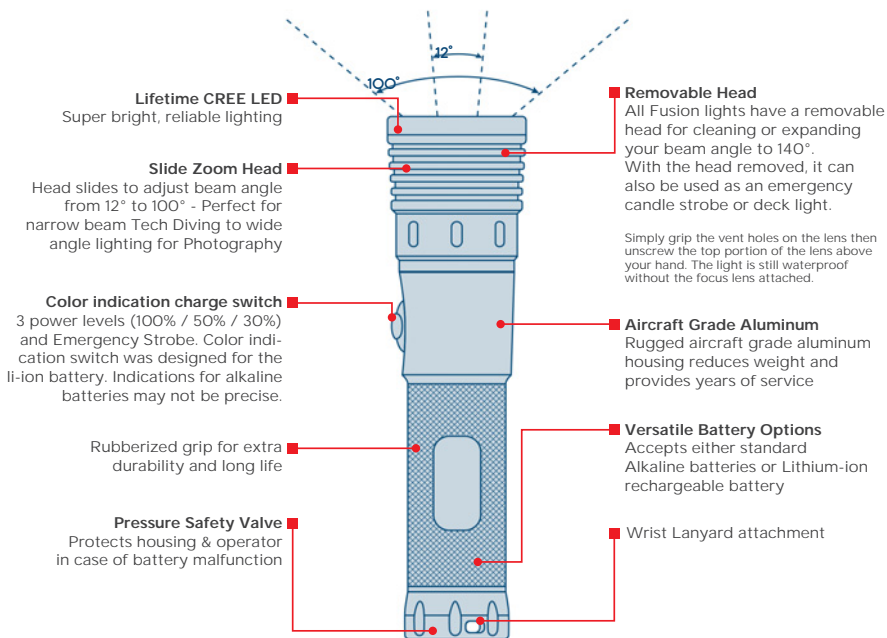

FUSION INFO

LED VIDEO / FLASHLIGHT

TESTIMONIALS

"Great quality light. The crisp white color illuminated the interior of a wreck as though seeing it in natural light. Toggle switch provided for a simple and easy way to shift between flood, beam, and strobe settings."

"The Fusion 530 was great for many applications. It will be good with a GoPro™, as the wide beam does not have a hot spot. The focusable beam came in handy. I also used it on a night dive (with the 100° beam) and it work very well as it did not scare the fish away."

Dan Dawson
Horizon Divers
Key Largo, Florida

LED VIDEO / FLASHLIGHT

PART # FUS1500

NEW FUSION 1500

The Fusion 1500 provides an amazing amount of light for any dive whether you are diving on a wreck, in a cave or just drifting along a reef. Put the light in video mode by simply attaching your light to one of our camera tray arms, then sliding your lens to 100° beam angle. Accepts either AA alkaline batteries (not included) or lithium-ion rechargeable battery. Includes lanyard, 26650 Li-ion battery, charger, USB cable and padded case.